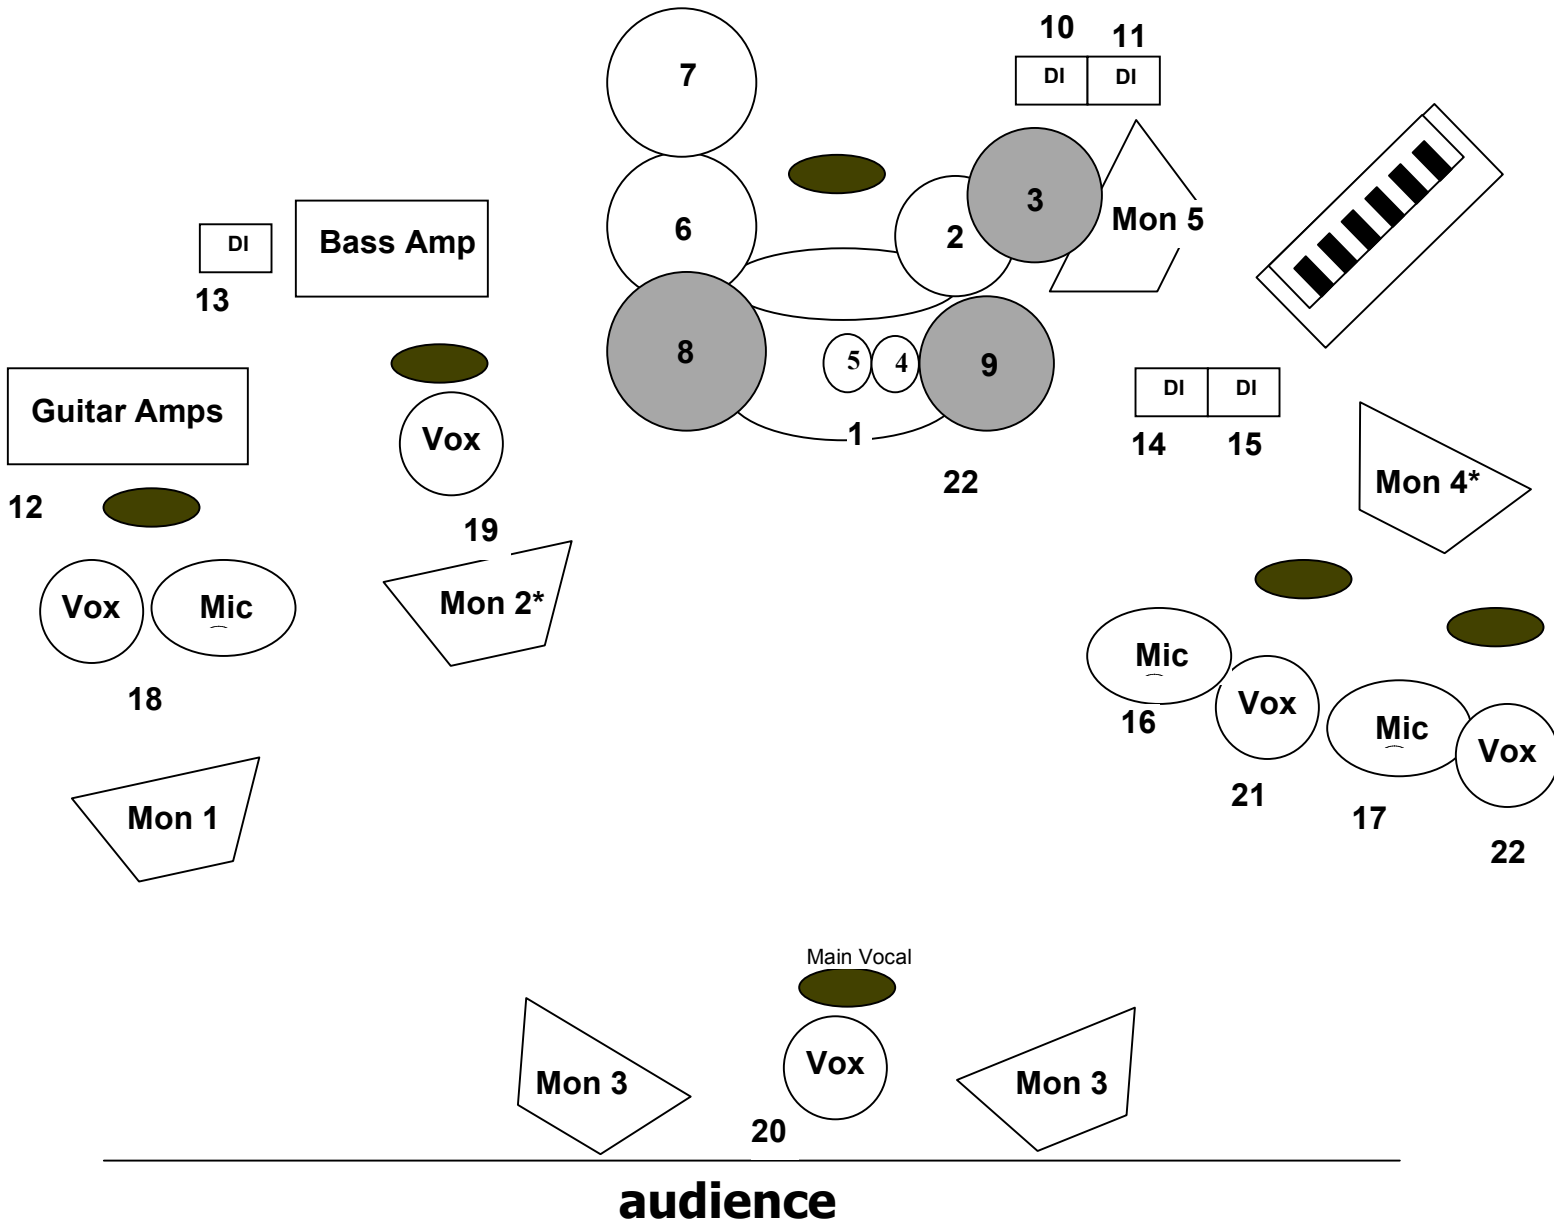

# WHO'S BAD?

## Stage Plot

## Input

- 1 Kick Drum
- 2 Snare
- 3 High Hat
- 4 Rack 1
- 5 Rack 2
- 6 Floor 1
- 7 Floor 2
- 8 Cymbal Overhead Stage Left
- 9 Cymbal Overhead Stage Right
- 10 Drums DI line (iPod)
- 11 Drums DI line (click track)
- 12 Guitar Mic
- 13 Bass DI line
- 14 Keyboard DI left
- 15 Keyboard DI right
- 16 Saxophone Mic
- 17 Trumpet Mic
- 18 Guitar Vocal Mic
- 19 Bass Vocal Mic
- 20 Lead Vocal Mic
- 21 Saxophone Vocal Mic
- 22 Trumpet Vocal Mic