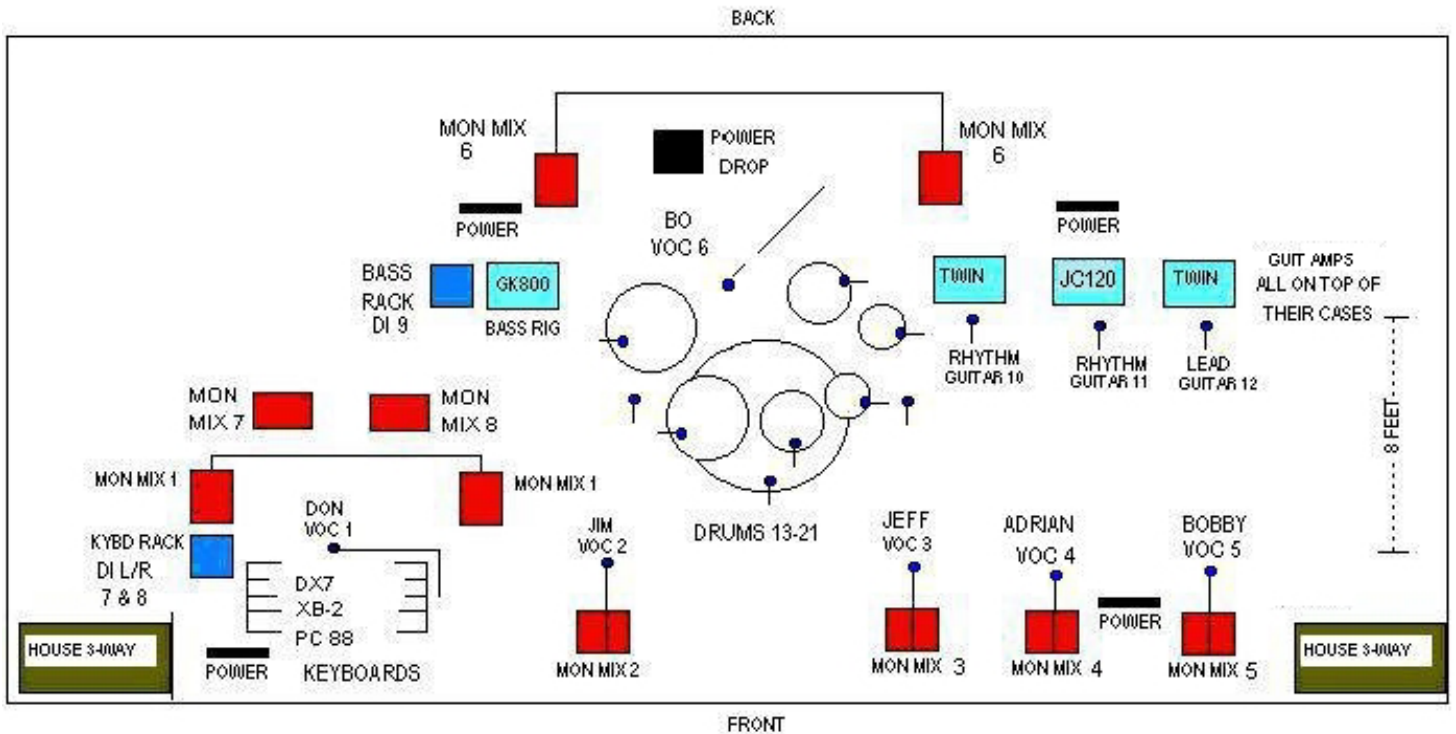

## BASIC TECH RIDER

Papa Doo Run Run will require the following\* when traveling outside of California:

- Sound system appropriate for venue size with 8 monitor mixes;
- Stage lighting appropriate for venue and stage size;
- 4 – Guitar amplifiers;
- 4 – Guitars;
- 1 – Bass amplifier;
- 1 – Bass guitar;
- 3 – Keyboards;
- 1 – 6 piece standard drum kit.

## STAGE PLOT

\* See complete rider for detailed info.